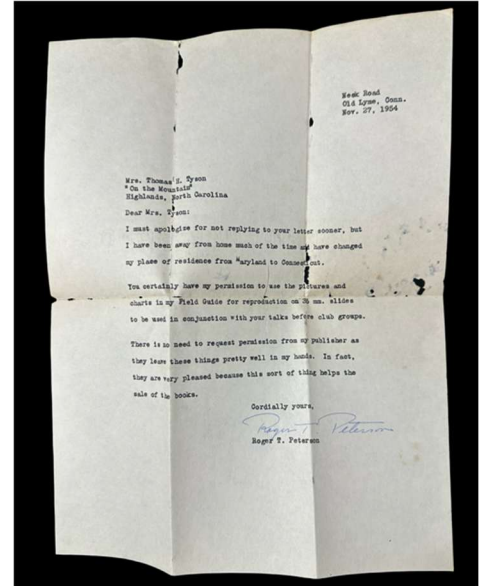

LETTER OF AUTHENTICITY

Authentication Date:	May 22, 2026
Serial Number:	026285
Subject:	Roger Tory Peterson
Field of Specialty:	Scientist / Wildlife Artist
Item Type:	Typed Letter Signed (TLS)
Number of Signatures:	1
Notes	Original typed letter dated November 27, 1954, measuring approximately 8.5" x 11.5"; Authored and hand signed in blue ink by Roger T. Peterson

This document shall serve as a letter of authenticity for the following item:

Roger Tory Peterson Authored and Typed Hand-Signed Letter

After careful examination and consideration of multiple factors common to known exemplars of signature(s) and fine art, PGC Authentication Services offers its expert opinion that this item **is authentic**.